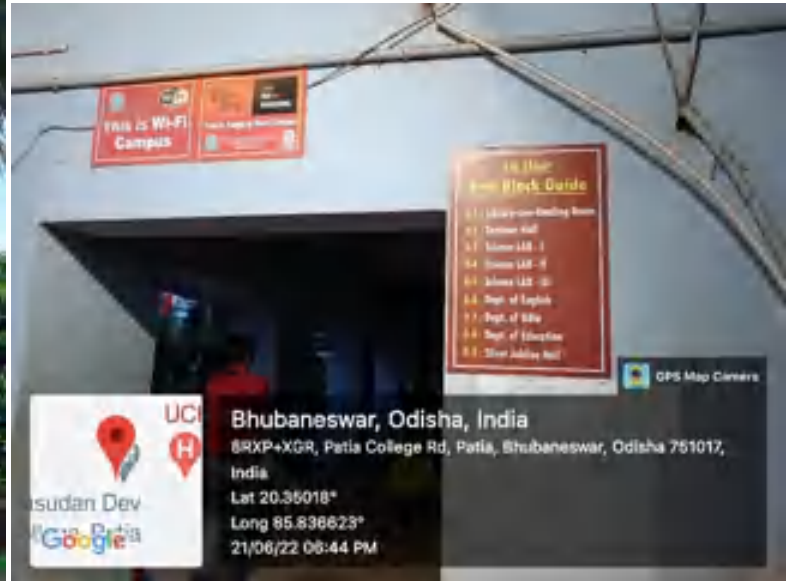

7.1.7: The Institution has disabled-friendly, barrier free environment

Ramp

Divyangjan friendly washrooms
Gents & Ladies

Signage including tactile path, lights, display boards and signposts

Provision for enquiry and information : Human assistance